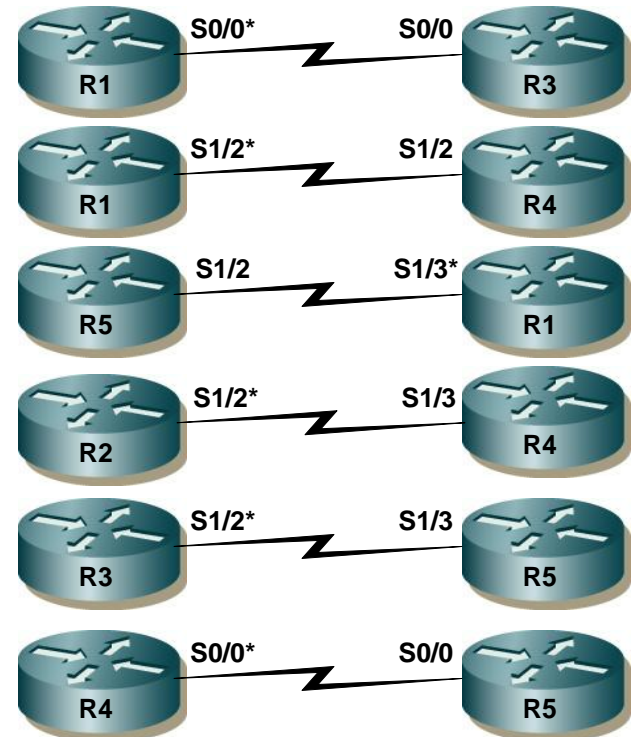

Direct Links:

Full Mesh R&S Diagram
 Rack One – Revision L
 CCIErack.com