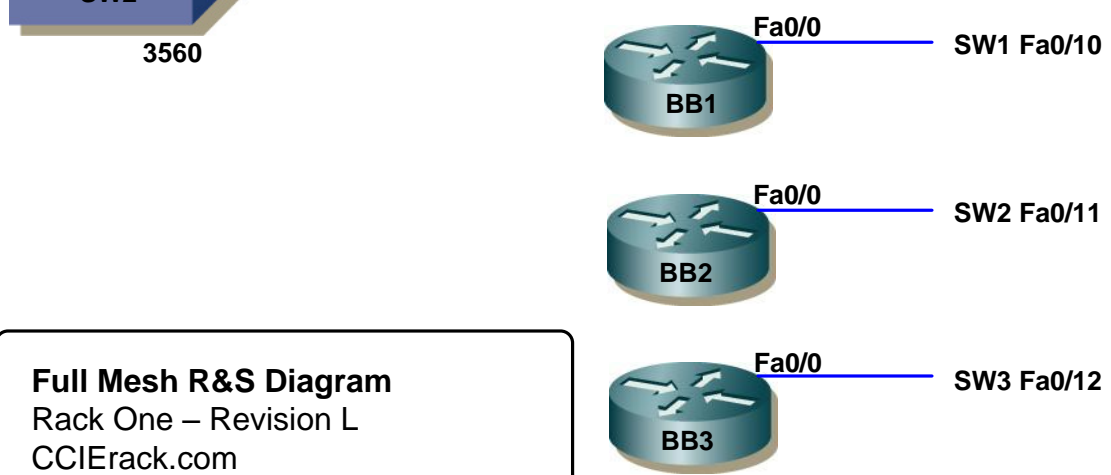

Direct Links:

Full Mesh R&S Diagram
 Rack One – Revision L
 CCIErack.com